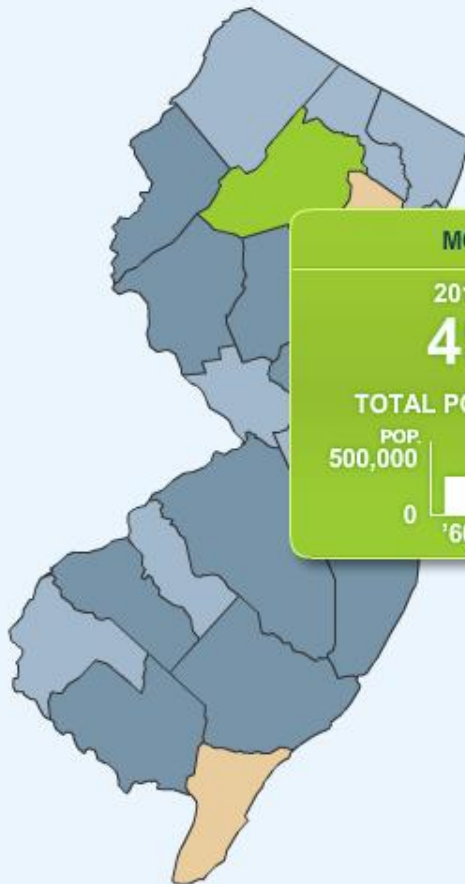

# New Jersey

STATE POPULATION: 8,791,894

## POPULATION CHANGE BY COUNTY: 2000-2010

- LOSS
- 0-5%
- 5-15%
- 15-25%
- 25% +

MORRIS COUNTY

2010 POPULATION  
**492,276**

TOTAL POPULATION: 1960-2010

POP. 500,000

0 '60 '70 '80 '90 '00 '10 YEAR

## STATE POPULATION BY RACE NEW JERSEY: 2010

PERCENT OF POPULATION		CHANGE 2000-2010
	White alone 68.6%	-1.2% ↓
	Black or African American alone 13.7%	5.5% ↑
	American Indian and Alaska Native alone 0.3%	48.9% ↑
	Asian alone 8.3%	51.1% ↑
	Native Hawaiian and Other Pacific Islander alone -	-8.6% ↓
	Some Other Race alone 6.4%	24.1% ↑
	Two or More Races 2.7%	12.4% ↑